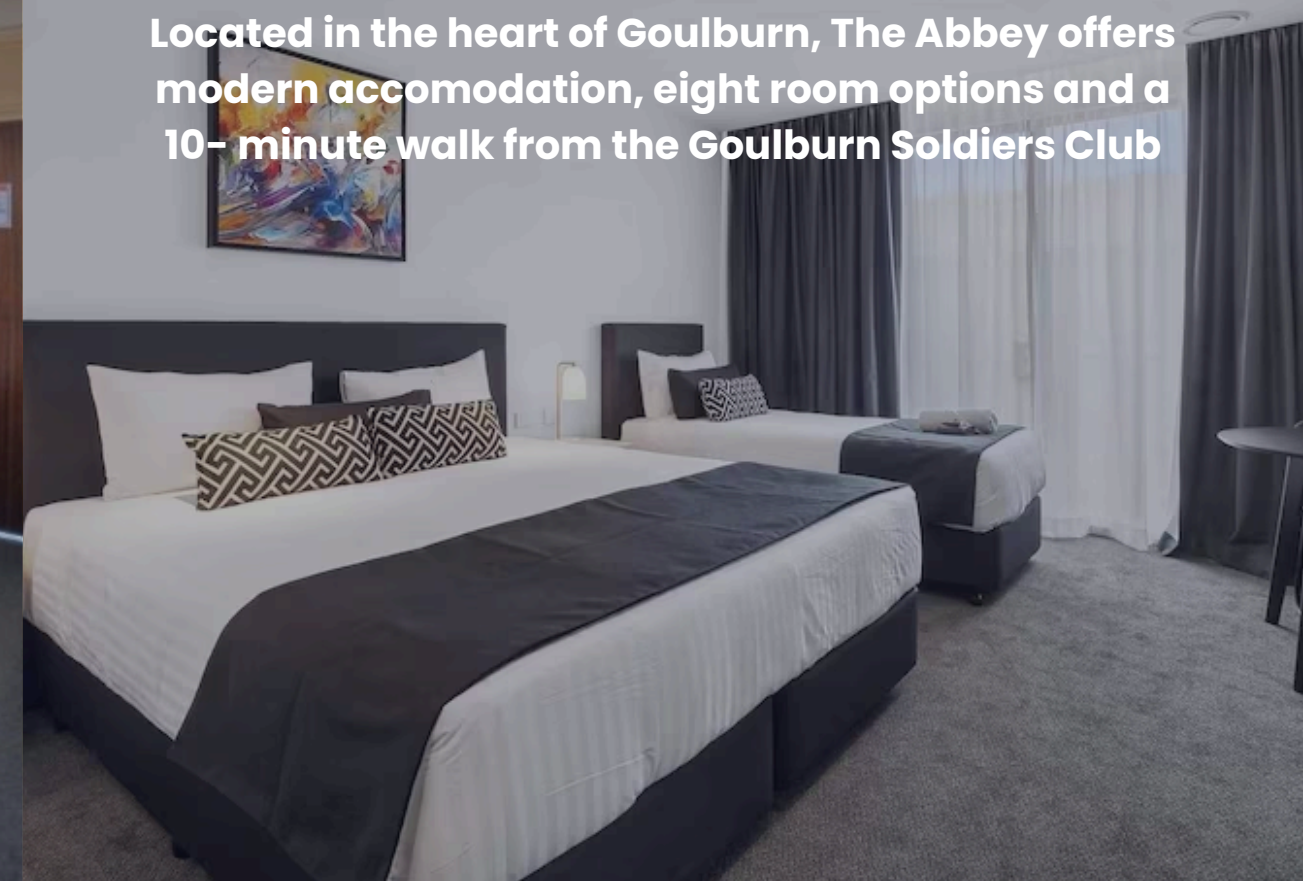

THE ABBEY MOTEL

Located in the heart of Goulburn, The Abbey offers modern accommodation, eight room options and a 10-minute walk from the Goulburn Soldiers Club

QUEST GOULBURN

Located only a 10-minute walk from Goulburn Soldiers Club, providing stylish, comfortable accommodation with three apartment style options and all the amenities needed for a productive and enjoyable stay.